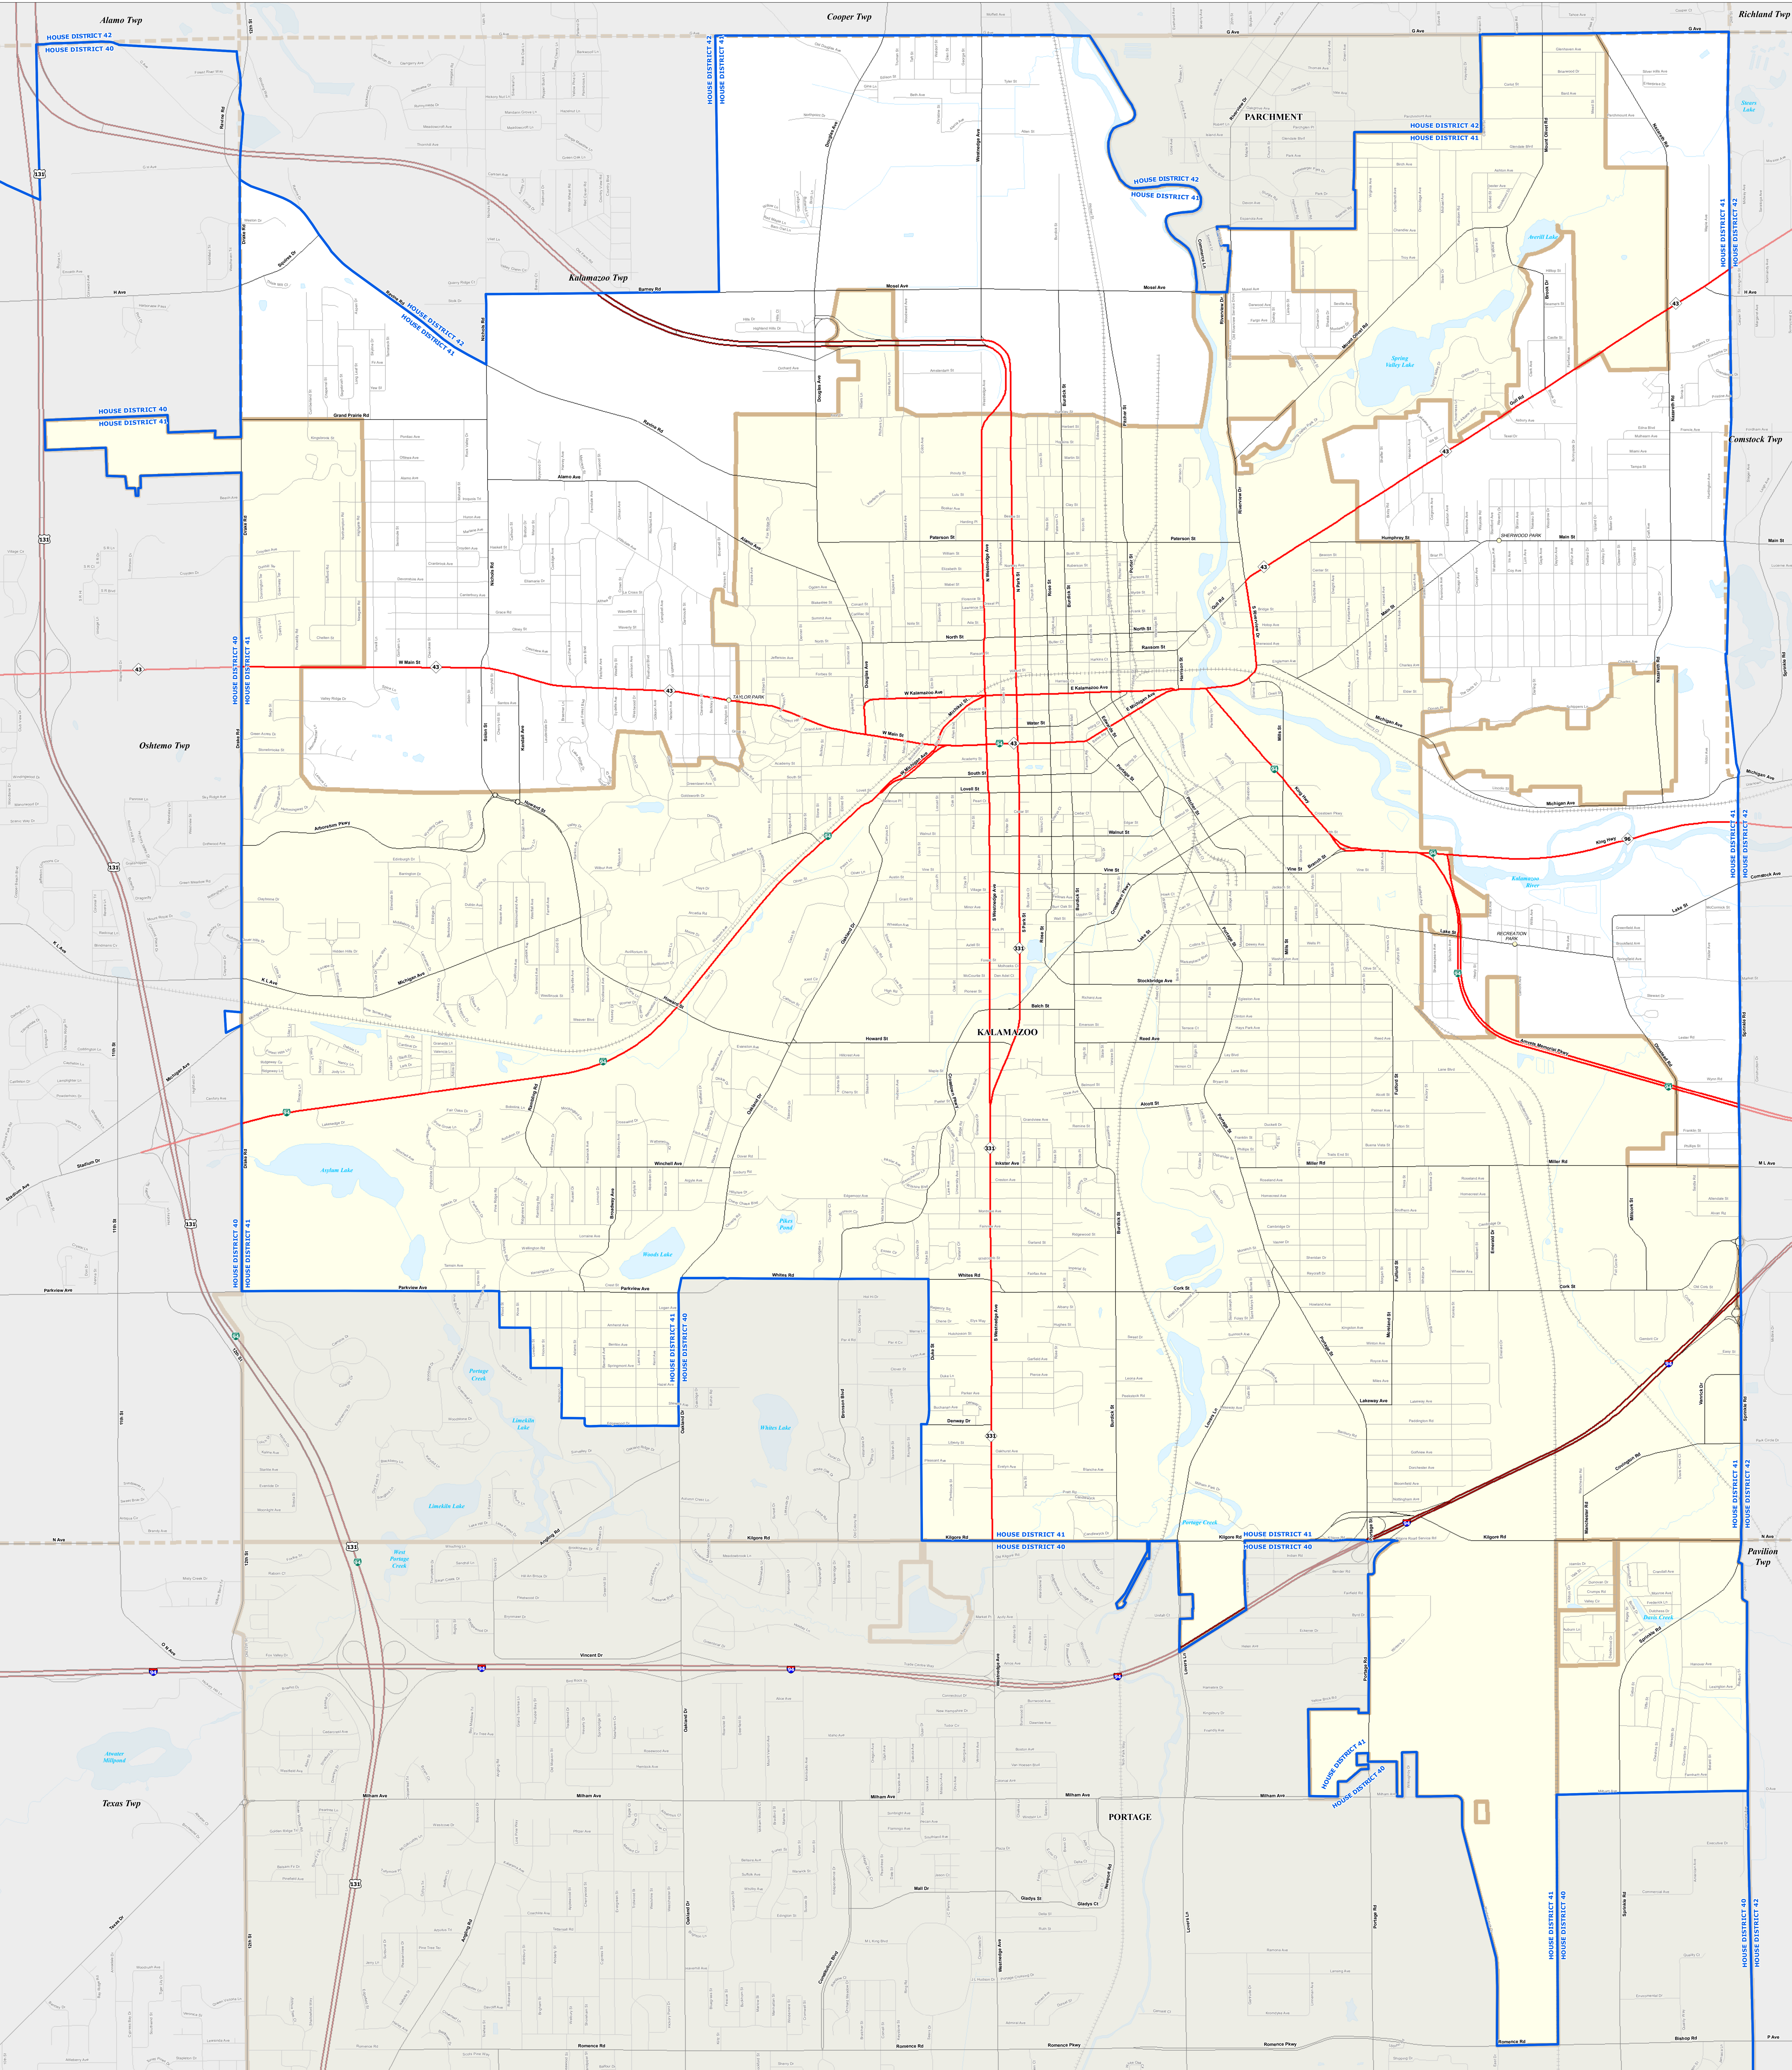

MICHIGAN STATE HOUSE DISTRICT 41

2021 Apportionment Plan

Legend	
	House District
	Township
	City
	Village
	Unincorporated Place
	County
	Freeway
	Highway
	Primary Road
	Local Road
	Water Feature
	Railroad
	River, Stream, or Drain